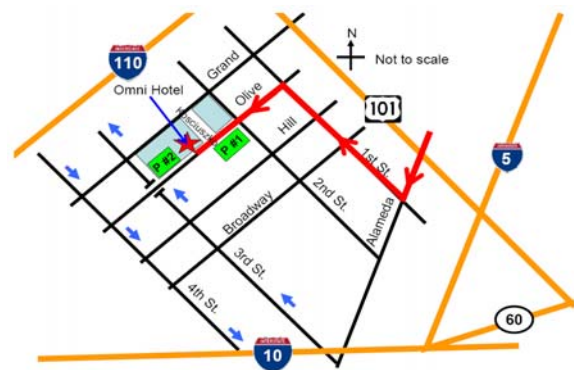

從聖谷前往會場的駕車路線：

- From 10 / 60 Fwy, change to 101 Fwy North.
- Exit at Alameda Street, left at stop light.
- Right on 1st St., past Hill St.
- Left on Olive St.; parking on the left.

Parking 停車:

- About \$6 at parking lot #1
- \$9 to \$11 at parking lot #2 (CA Plaza)
- \$12 valet parking at the Omni Hotel